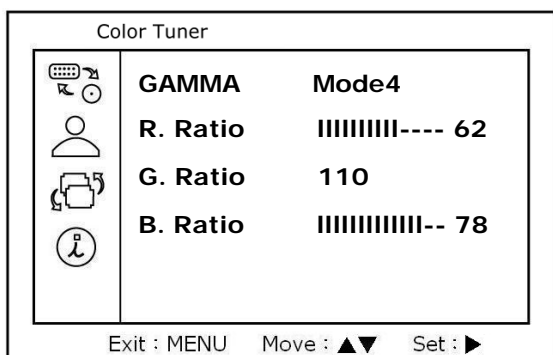

OSD (On Screen Display)

No source

Basic Functions

Function	Description
Input	Composite/PC
Luminance	0, 25, 50, 75, 100

PC - HV mode

Basic Functions

Function	Description
Input	Composite/PC
Luminance	0, 25, 50, 75, 100
Mode	User, Movie, P.P.T, Photo

Picture Setup

Function	Description
Brightness	0 - 100
Contrast	0 - 100
H Position	0 - 100
V Position	0 - 100

Color Turner

Function	Description
GAMMA	Mode 0 – Mode 15
R. Ratio	Total 250*
G. Ratio	
B. Ratio	

* The RGB parameter can be adjusted for personal preferred (the sum of RGB parameter is 250)

Utility

Function	Description
Sleep Timer	OFF, 30, 60, 90, 120, 150Min
Key LED Time	ON, 5, 10, 15, 20, 25, 30sec
Auto Adjust	Auto adjust display
Auto Color	Auto adjust color
Language	English/Traditional Chinese
Reset	Factory default
FW Version	Show the Firmware version

Color Turner

Function	Description
GAMMA	Mode 0 – Mode 15
R. Ratio	Total 250*
G. Ratio	
B. Ratio	

* The RGB parameter can be adjusted for personal preferred (the sum of RGB parameter is 250)

Utility

Function	Description
Sleep Timer	OFF, 30, 60, 90, 120, 150Min
Key LED Time	ON, 5, 10, 15, 20, 25, 30sec
Language	English/Traditional Chinese
Reset	Factory reset
FW Version	Show the Firmware version